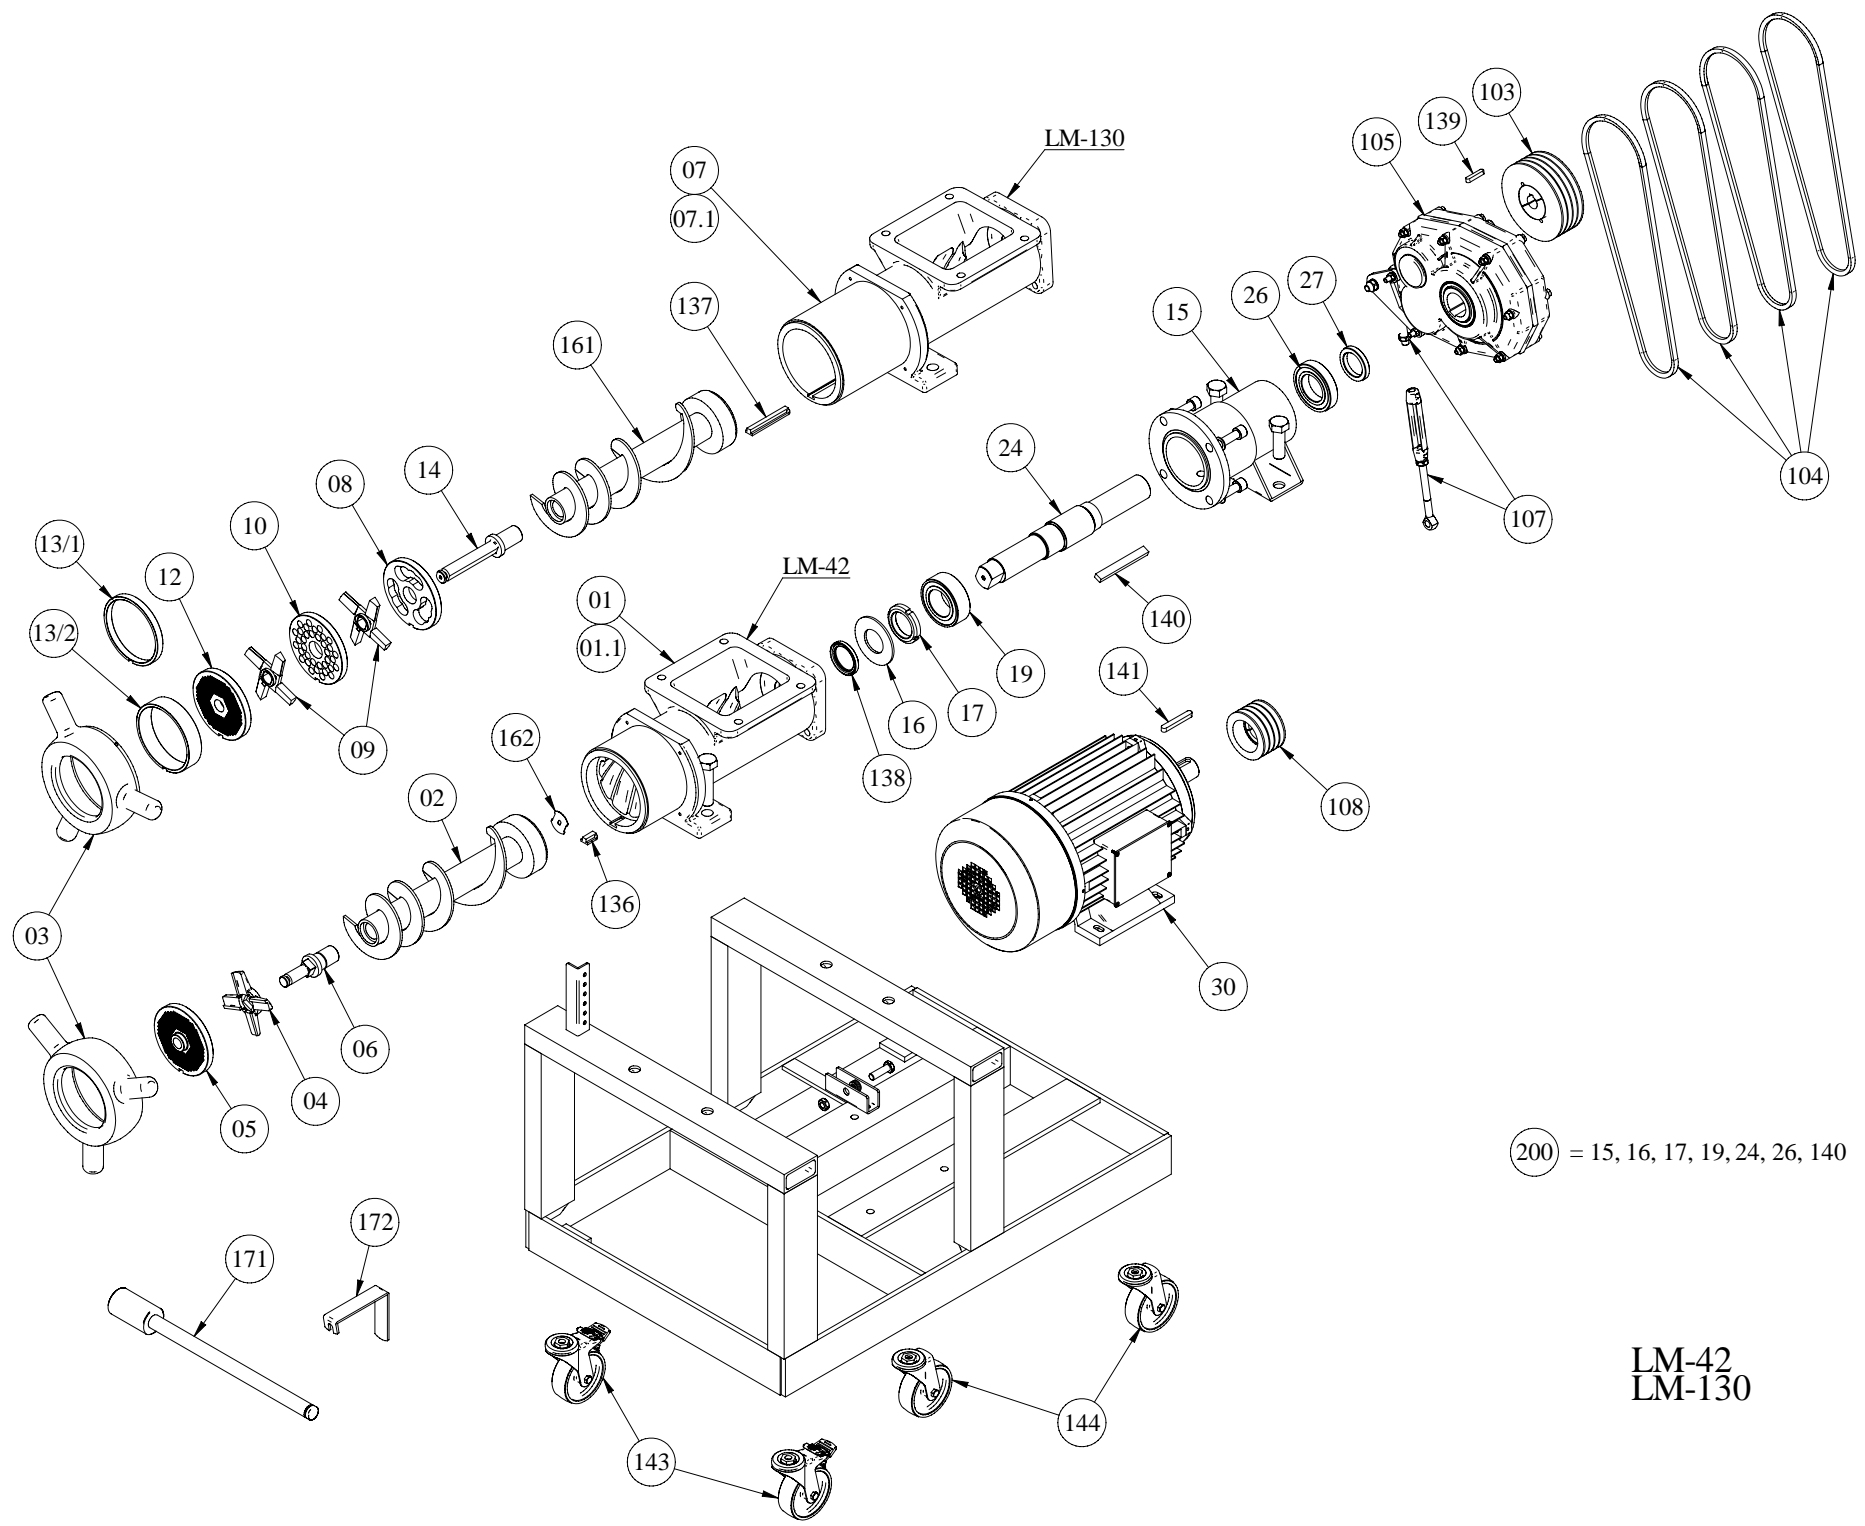

Ryhmä: 341
LM-130 MEAT MINCER

341 LIHAMYLLY LM-130

Code	Item name
LM130003	LM-130 ENTRY NUT
LM130007	LM-130 GRINDING HOUSE CAST IRON
LM130007,1	LM-130 GRINDING HOUSE STAINLESS
LM130008	LM-130 PRECUTTER
LM130009	LM-130 KNIFE
LM130010	LM-130 HOLEPLATE
LM130012	LM-130 HOLEPLATE
LM130013/1	LM-130 DISTANCE RING 13mm
LM130013/2	LM-130 DISTANCE RING 30mm
LM130014	LM-130 STUD
LM130015	LM-130 BEARING TRESTLE
LM130016	LM-130 PROTECTIVE PLATE
LM130017	LM-130 LOCK NUT KM 10
LM130019	LM-130 BEARING 3210
LM130024	LM-130 DRIVE SHAFT
LM130026	LM-130 BEARING 6210 2RS
LM130027	LM-130 BUSHING
LM130030	LM-130 MOTOR 7,5 kW
LM130048	LM-130 FRONT PLATE
LM130103	LM-130 PULLEY
LM130104	LM-130 BELT XPZ-1060
LM130105	LM-130 GEARBOX
LM130107	LM-130 TURNBUCKLE
LM130108	LM-130 PULLEY
LM130137	LM-130 KEY
LM130138	LM-130 GASKET AS 45x62x10
LM130139	LM-130 KEY
LM130140	LM-130 KEY
LM130141	LM-130 KEY
LM130143	LM-130 WHEEL WITH BRAKE
LM130144	LM-130 WHEEL
LM130150	LM-130 COVER
LM130151	LM-130 EMERGENCY STOP BUTTON
LM130152	LM-130 PROTECTIVE RUBBER
LM130153	LM-130 START BUTTON
LM130154	LM-130 STOP BUTTON
LM130159	LM-130 CONTACTOR DILM 17-10 24V
LM130160	LM-130 THERMAL OVERLOAD RELAY ZB 32-24
LM130161	LM-130 FEED SCREW (INCL.PART 14)
LM130163	LM-130 CABLE GLAND
LM130164	LM-130 CABLE
LM130165	LM-130 PLUG
LM130171	LM-130 ENTRY NUT KEY
LM130172	LM-130 KEY FOR FEEDSCREW
LM130173	LM-130 TRANSFORMER
LM130180	LM-130 CONNECTION BOX
LM130181	LM-130 BACK COVER
LM130182	LM-130 CASING
LM130183	LM-130 MEAT TRAY
LM130184	LM-130 FEEDING HAMMER
LM130200	LM-130 BEARING TRESTLE, COMPLETE INCL.PARTS 15-17,19,24,26,140)

(200) = 15, 16, 17, 19, 24, 26, 140

LM-42
LM-130

LM-42
LM-130