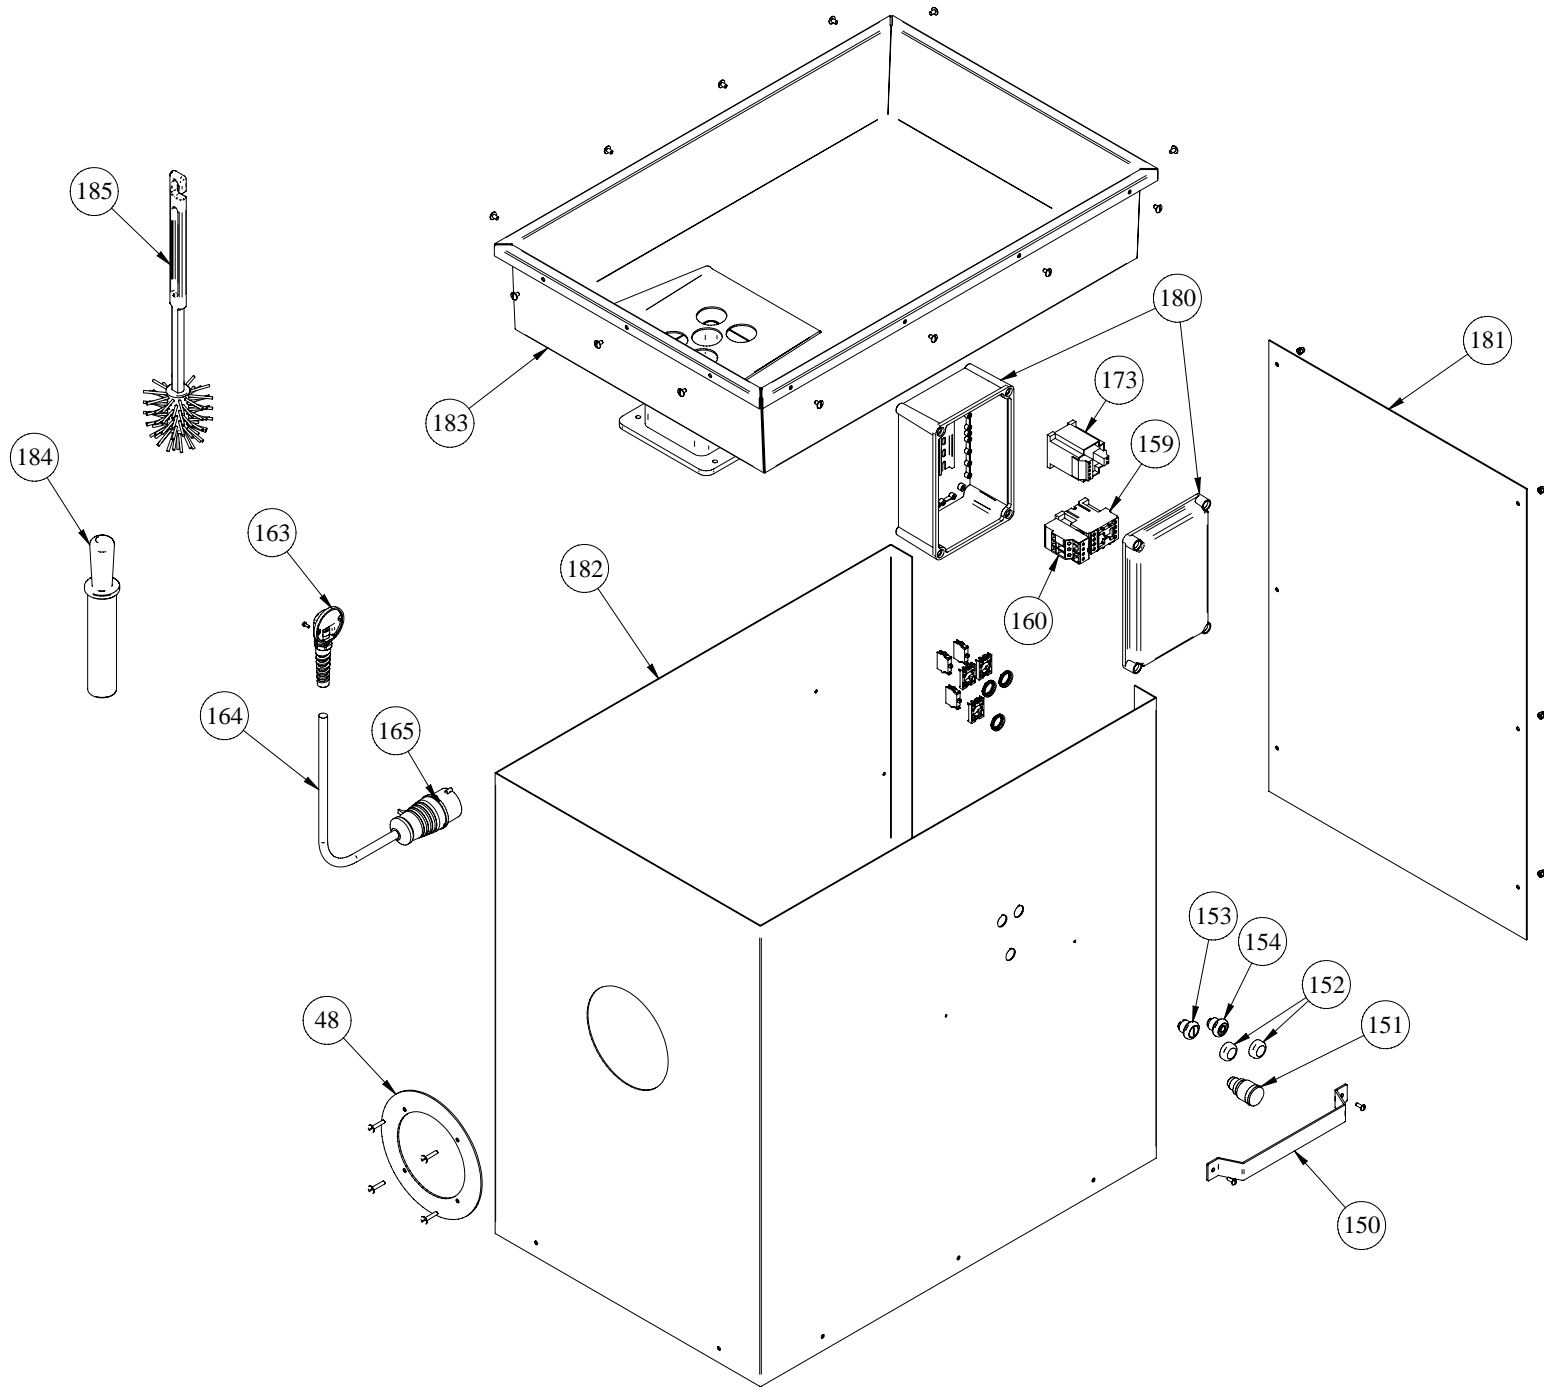

Ryhmä: 341
LM-130 MEAT MINCER

341 LIHAMYLLY LM-130

Code	Item name
LM130003	LM-130 ENTRY NUT
LM130007	LM-130 GRINDING HOUSE CAST IRON
LM130007,1	LM-130 GRINDING HOUSE STAINLESS
LM130008	LM-130 PRECUTTER
LM130009	LM-130 KNIFE
LM130010	LM-130 HOLEPLATE
LM130012	LM-130 HOLEPLATE
LM130013/1	LM-130 DISTANCE RING 13mm
LM130013/2	LM-130 DISTANCE RING 30mm
LM130014	LM-130 STUD
LM130015	LM-130 BEARING TRESTLE
LM130016	LM-130 PROTECTIVE PLATE
LM130017	LM-130 LOCK NUT KM 10
LM130019	LM-130 BEARING 3210
LM130024	LM-130 DRIVE SHAFT
LM130026	LM-130 BEARING 6210 2RS
LM130027	LM-130 BUSHING
LM130030	LM-130 MOTOR 7,5 kW
LM130048	LM-130 FRONT PLATE
LM130103	LM-130 PULLEY
LM130104	LM-130 BELT XPZ-1060
LM130105	LM-130 GEARBOX
LM130107	LM-130 TURNBUCKLE
LM130108	LM-130 PULLEY
LM130137	LM-130 KEY
LM130138	LM-130 GASKET AS 45x62x10
LM130139	LM-130 KEY
LM130140	LM-130 KEY
LM130141	LM-130 KEY
LM130143	LM-130 WHEEL WITH BRAKE
LM130144	LM-130 WHEEL
LM130150	LM-130 COVER
LM130151	LM-130 EMERGENCY STOP BUTTON
LM130152	LM-130 PROTECTIVE RUBBER
LM130153	LM-130 START BUTTON
LM130154	LM-130 STOP BUTTON
LM130159	LM-130 CONTACTOR DILM 17-10 24V
LM130160	LM-130 THERMAL OVERLOAD RELAY ZB 32-24
LM130161	LM-130 FEED SCREW (INCL.PART 14)
LM130163	LM-130 CABLE GLAND
LM130164	LM-130 CABLE
LM130165	LM-130 PLUG
LM130171	LM-130 ENTRY NUT KEY
LM130172	LM-130 KEY FOR FEEDSCREW
LM130173	LM-130 TRANSFORMER
LM130180	LM-130 CONNECTION BOX
LM130181	LM-130 BACK COVER
LM130182	LM-130 CASING
LM130183	LM-130 MEAT TRAY
LM130184	LM-130 FEEDING HAMMER
LM130200	LM-130 BEARING TRESTLE, COMPLETE INCL.PARTS 15-17,19,24,26,140)

(200) = 15, 16, 17, 19, 24, 26, 140

LM-42
LM-130

LM-42
LM-130